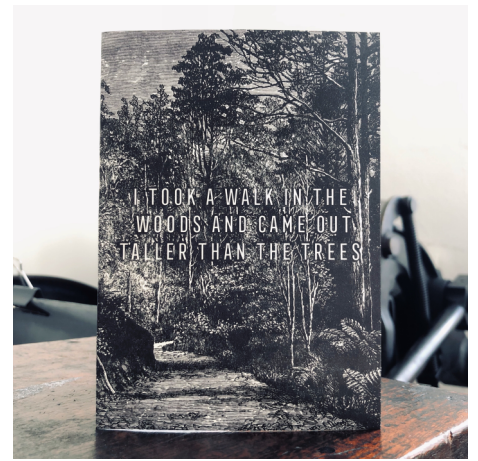

GW 01 Christmas Parrots

GO WILD
RANGE 2019

Printed in small batches on an antique press using paper milled in the UK & fully recycled envelopes

GW 02 The Woods

GW 03 Go Wild

GW 04 Bear beer

GW 05 Flamingos

GW 06 Unicorn