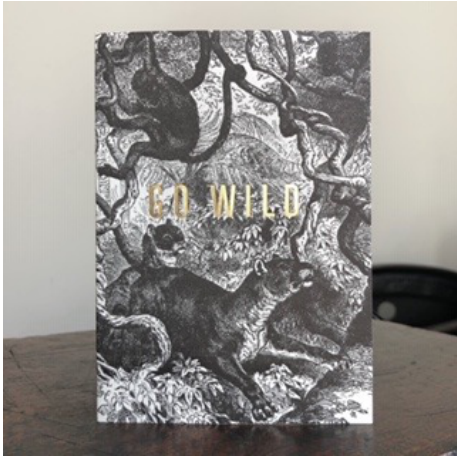

GW 01 Christmas Parrots

GO WILD
RANGE 2019

Printed in small batches on an antique press using paper milled in the UK & fully recycled envelopes

GW 02 The Woods

GW 03 Go Wild

GW 04 Bear beer

GW 05 Flamingos

GW 06 Unicorn

GW 07 Lion

GW 08 Narwhal

GW 09 Pineapple

GW 10 Swan